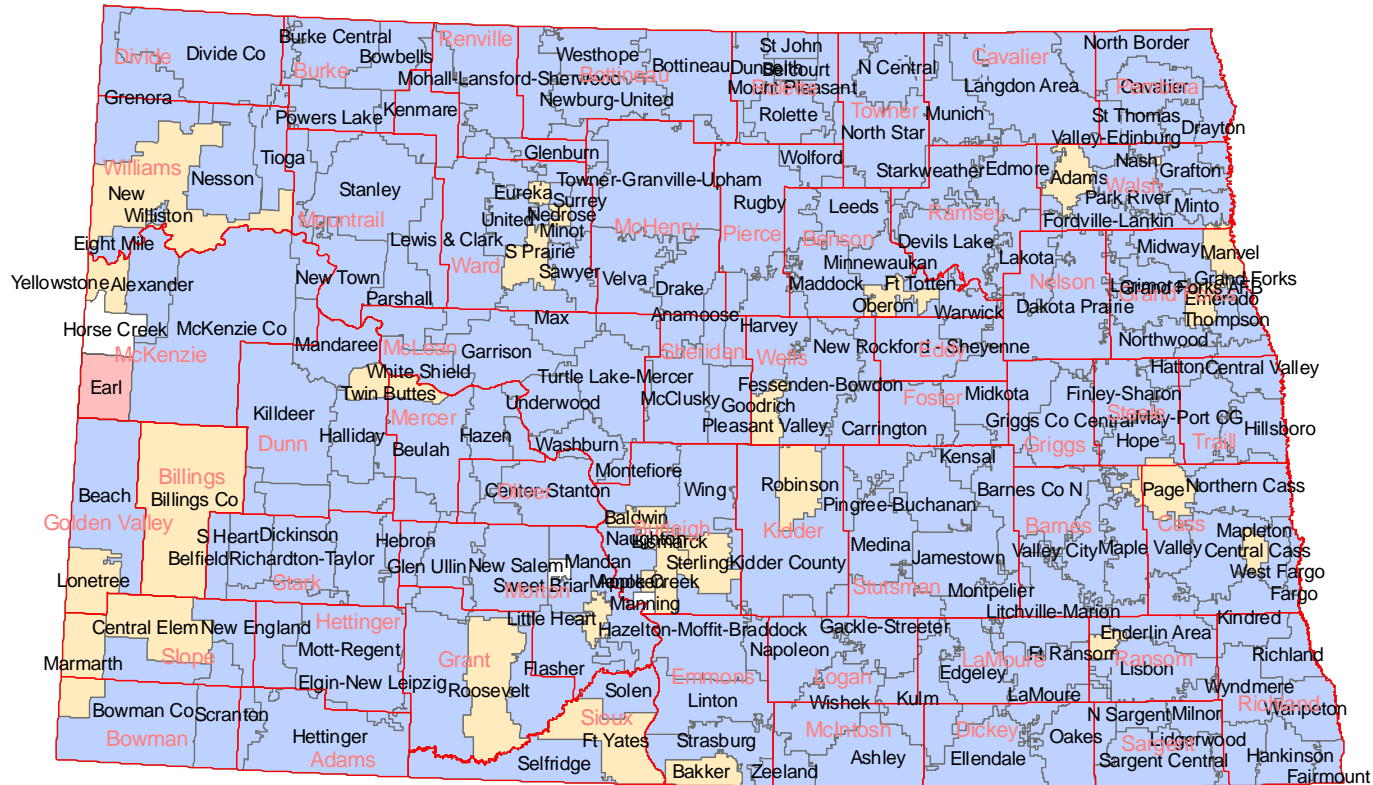

North Dakota School Districts (2010-2011)

10/27/2010

- High School
- Elementary School
- NonOperating
- Rural

The State of North Dakota
Department of Public Instruction
Dr. Wayne G. Sanstead, Superintendent
Office of School District Finance and Organization
600 East Boulevard Avenue, Dept 201
Bismarck, ND 58505-0440

Note: District dissolution not yet complete
(Nash School District was dissolved, but still appears on the map).